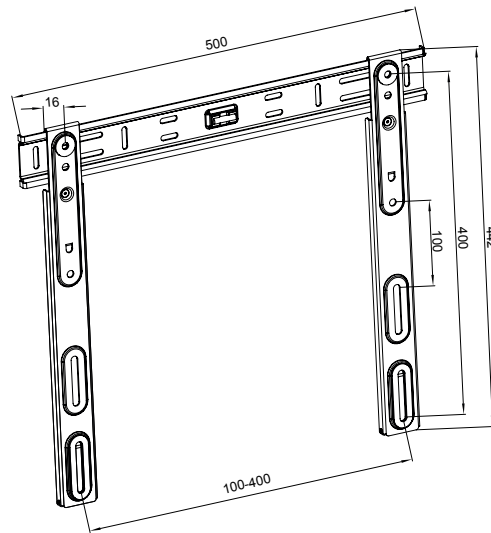

This ultra-low-profile wall mount places your TV flat to the wall for a clean modern finish. Saves space in the room and keeps the TV away from children and pets. The TV can be adjusted left or right along the rail, so you can fine-tune the perfect position on the wall. Fit the brackets to the back of the TV, then simply lift it and hook on to the wall mount. The two pull-cord locks will hold the TV securely in place and are easily released when you want to take the TV down. Features NEO cushioned pads to protect the TV from marks and scratches and provides insulation for improved audio. Compatible with VESA sizes 100x100 - 400x400mm.

Technical Specifications:

Max Load	Distance from wall (Folded)	Distance from wall (Extended)	Swivel Range	Tilt Range	No of Articulation Points	Mounting Pattern	VESA Compatible
50Kg/ 110lbs	16mm/ 0.6"	n/a n/a	n/a	n/a	0	Double Stud & Solid Wall	100x100 to 400x400

Packed image

Line drawing

All dimensions are in mm

Packaging Information:

Product Number	Description	Product Packaging		Outer Packaging		
		Type	Barcode	Type	Qty in Box	Barcode
LN2SRF400-RO	Flat to Wall TV Mount	Colour Gift Box	5015056593999	Brown Outer with Label	10	05015056544243

Weight & Dimensions:

Product		Net Weight	Product Box			Outer Box		
Extended	Folded		Dimensions	Gross Weight	Cubic	Dimensions	Gross Weight	Cubic
50 x 44.2 x 1.6 cm	n/a	1.17kg	12.7 x 51.5 x 4.1 cm	1.36kg	0.0027m ³	15.2 x 43.2 x 53.4 cm	14.23kg	0.0351m ³
19.69" x 17.40" x 0.63"	n/a	2.58lbs	5" x 20.28" x 1.61"	3lbs	0.0947ft ³	5.98" x 17.01" x 21.02"	31.37lbs	1.2383ft ³