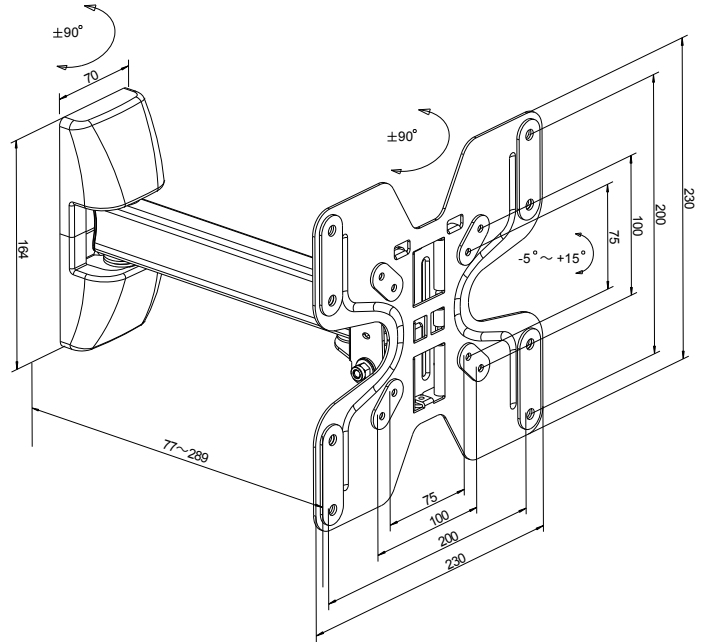

Get a perfect view of the screen wherever you are in the room with this tilt and swivel wall mount. Extend the screen outwards from the wall for easy access to cables, or push it back neatly against the wall for a clean modern look. Turn your screen left or right (-/+90°) and tilt it up or down (-5/+15°) to get the best viewing angle and reduce glare. Once installed, no tools are needed to change the position or angle of the TV. Features a wall plate cover to hide the screws, a convenient built-in spirit level and NEO cushioned pads to protect your TV from scratches and provide extra insulation for improved audio. The mount is fitted in two sections - one to the TV, one to the wall. Simply lift and slide the TV onto the wall mount and then tighten the locking screw to secure it. Compatible with VESA sizes 75x75 - 200x200mm.

Technical Specifications:

Max Load	Distance from wall (Folded)	Distance from wall (Extended)	Swivel Range	Tilt Range	No of Articulation Points	Mounting Pattern	VESA Compatible
25Kg/ 55lbs	77mm/ 3.0"	289mm/ 11.4"	±90°	-5°/+15°	3	Single Stud & Solid Wall	75x75 to 200x200

Packed image

Line drawing

All dimensions are in mm

Packaging Information:

Product Number	Description	Product Packaging		Outer Packaging		
		Type	Barcode	Type	Qty in Box	Barcode
LN2SA200-RO	Single Arm Full Motion TV Wall Mount	Colour Gift Box	5015056591704	Brown Outer with Label	4	05015056544335

Weight & Dimensions:

Product			Product Box			Outer Box		
Extended	Folded	Net Weight	Dimensions	Gross Weight	Cubic	Dimensions	Gross Weight	Cubic
23 x 23 x 28.9 cm	35 x 23 x 7.7 cm	1.76kg	24 x 36 x 8.2 cm	2.06kg	0.0071m ³	34.7 x 26 x 37.5 cm	8.92kg	0.0338m ³
9.06" x 9.06" x 11.38"	13.78" x 9.06" x 3.03"	3.88lbs	9.45" x 14.17" x 3.23"	4.54lbs	0.2502ft ³	13.66" x 10.24" x 14.76"	19.67lbs	1.1948ft ³