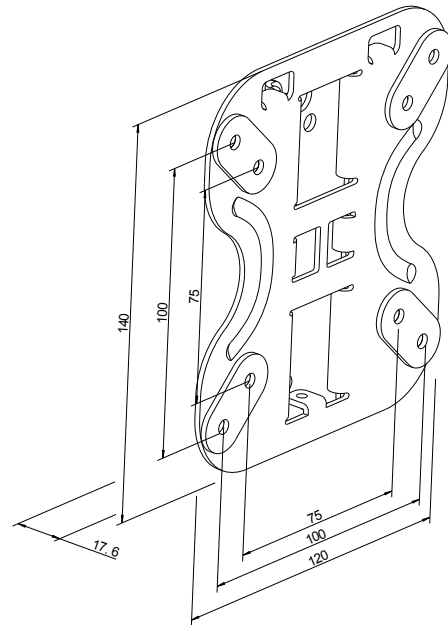

Ultra-low-profile wall mount places your TV flat to the wall for a clean modern finish. Saves space in the room and keeps the TV away from children and pets. The mount is fitted in two sections for an easy slide on installation: one part fits to the wall, the other to the TV. Simply lift and slide the TV onto the wall mount and then tighten the locking screw to secure it. The NEO cushioned pads protect your TV from marks and scratches and provide insulation for improved audio. Compatible with VESA sizes 75x75 - 100x100mm.

Technical Specifications:

Max Load	Distance from wall (Folded)	Distance from wall (Extended)	Swivel Range	Tilt Range	No of Articulation Points	Mounting Pattern	VESA Compatible
20Kg/ 44lbs	16mm/ 0.6"	n/a n/a	n/a	n/a	0	Single Stud & Solid Wall	75x75 to 100x100

Packed image

Line drawing

All dimensions are in mm

Packaging Information:

Product Number	Description	Product Packaging		Outer Packaging		
		Type	Barcode	Type	Qty in Box	Barcode
LN2F100-RO	Flat to Wall TV Mount	Colour Gift Box	5015056593975	Brown Outer with Label	6	05015056544229

Weight & Dimensions:

Product			Product Box			Outer Box		
Extended	Folded	Net Weight	Dimensions	Gross Weight	Cubic	Dimensions	Gross Weight	Cubic
12 x 14 x 1.8 cm	n/a	0.42kg	13 x 15.5 x 2.5 cm	0.46kg	0.0005m ³	15 x 17 x 18 cm	2.9kg	0.0046m ³
4.72" x 5.51" x 0.71"	n/a	0.93lbs	5.12" x 6.1" x 0.98"	1.01lbs	0.0178ft ³	5.91" x 6.69" x 7.09"	6.39lbs	0.1621ft ³