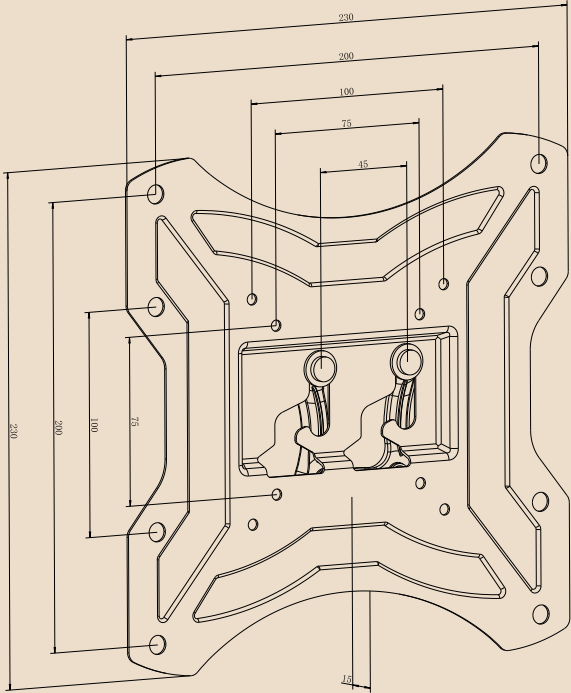

**TECHNICAL DATA SHEET: LE2F200-RO  
FLAT TO WALL TV MOUNT**

**23"-50"**   
58-127CM

  
**25KG**

MAX.VESA  
  
**200X200**

**15MM**  

**Features:**

- Ultra-low-profile picture frame appearance for a clean modern look
- Mounts the TV just 15mm (0.6") away from the wall to save space in your room
- Slide on installation makes mounting the TV simpler and faster
- Shaped metal plate for extra strength to reliably support your screen
- Can be used to keep a TV or monitor away from children and pets
- Confidently mount your screen with a high 25kg maximum weight limit
- Suits 23" - 50" TVs, compatible with 75x75 - 200x200 VESA sizes
- Includes fixings for solid walls, stud walls and the TV, for convenience
- High quality steel construction with independent testing by SGS
- Reassurance of a 5 year warranty as standard

Ultra-low-profile wall mount places your screen flat to the wall for a clean modern finish, saving space in the room and keeping the TV away from children and pets. The shaped metal plate gives the mount extra strength and a high weight limit. The two part design allows an easy slide on installation: fit the plate to the back of the TV and fix the mount to the wall, then simply lift the TV onto the wall mount and slide down into place.

Compatible with VESA sizes 75x75 - 200x200mm.

**Technical Specifications:**

Max Load	Distance from wall (Folded)	Distance from wall (Extended)	Swivel Range	Tilt Range	No of Articulation Points	Mounting Pattern	VESA Compatible
25Kg/ 55lbs	15mm/ 0.6"	n/a n/a	n/a	n/a	0	Single Stud & Solid Wall	75x75 to 200x200

**DIMENSIONS & SPECIFICATIONS SHEET: LE2F200-RO  
FLAT TO WALL TV MOUNT**

Packed image

Line drawing

All dimensions are in mm

**Packaging Information:**

Product Number	Description	Product Packaging		Outer Packaging		
		Type	Barcode	Type	Qty in Box	Barcode
LE2F200-RO	Flat to Wall TV Mount	Colour Gift Box	5015056 538167	Brown Outer with Label	10	05015056 540344